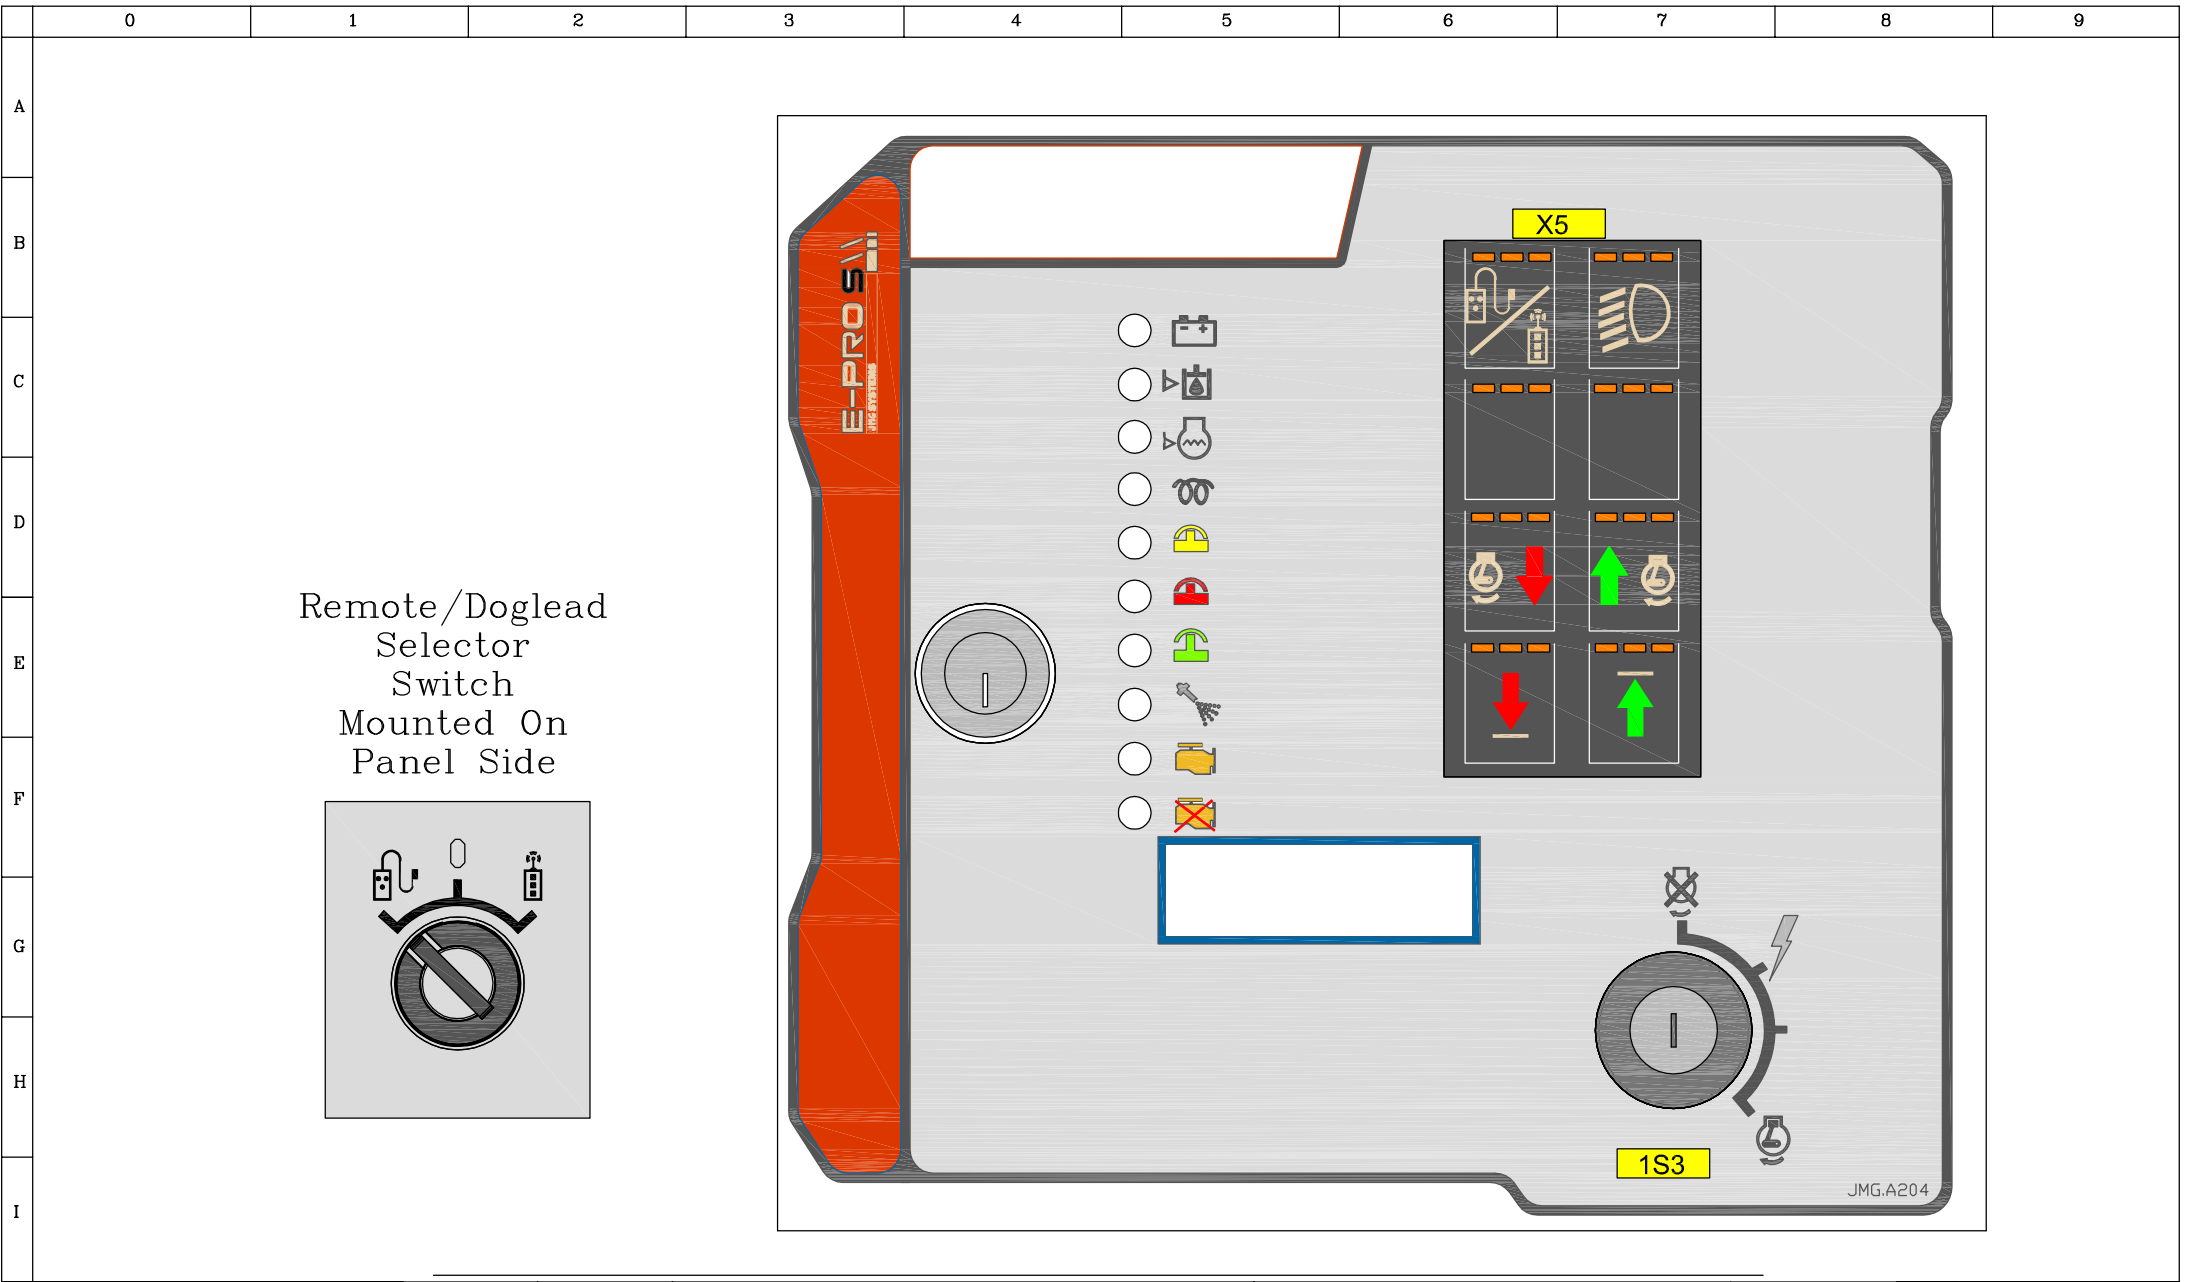

Remote/Doglead  
Selector  
Switch  
Mounted On  
Panel Side

ECN No;	Date of Change;	Drawing Modified By;	Drawing Created By;	Date Created;	Machine Title:	©JMG SYSTEMS Ltd 2014	Issue No:	
2014.0211	19-09-14	JPG	JPG	19-05-14	Tesab 8542TBF With CAT C4.4 97KW Engine		2	
					Main Assembly Part No:	Comments:	Page No:	
					35.01.1025	Wiring Schematic	9 of 10	
					Drawing Reviewed By:			
					Subassembly Part No:			
					N/A			