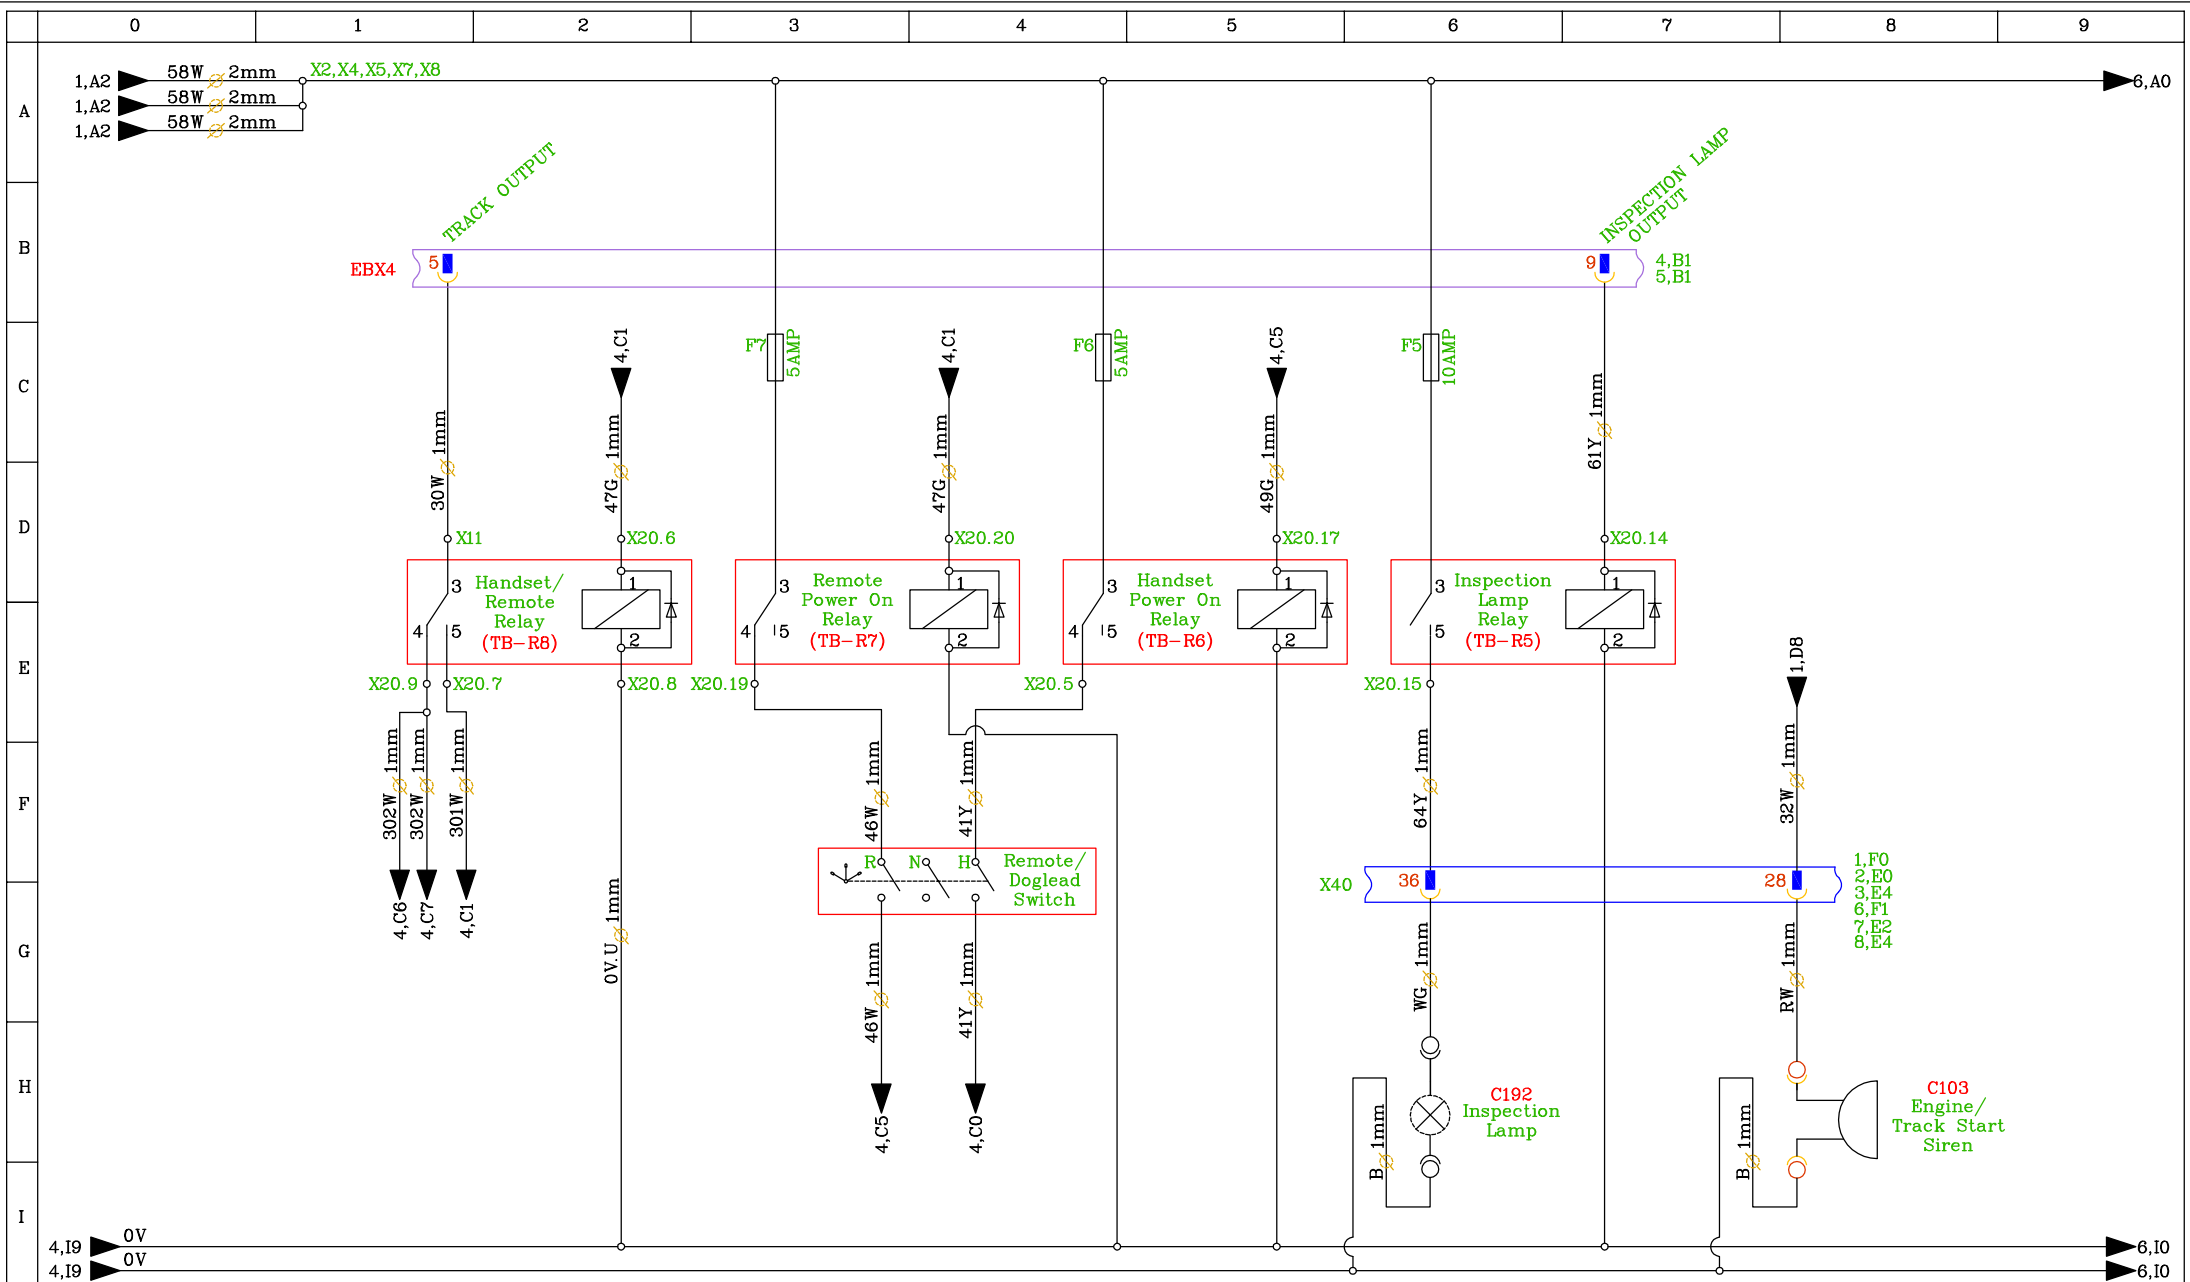

ECN No;	Date of Change;	Drawing Modified By;	Drawing Created By;	Date Created;
2014.0211	19-09-14	JPG	JPG	19-05-14
			Drawing Reviewed By;	

Machine Title:  
 Tesab 8542TBF With CAT C4.4 97KW Engine

Main Assembly Part No:  
**35.01.1025**

ECN No;	Date of Change;	Drawing Modified By;	Drawing Created By;	Date Created;	Machine Title:	©JMG SYSTEMS Ltd 2014	Issue No:
2014.0211	19-09-14	JPG	JPG	19-05-14	Tesab 8542TBF With CAT C4.4 97KW Engine		2
			Drawing Reviewed By;		Main Assembly Part No:	Comments:	Page No:
					35.01.1025	Wiring Schematic	5 of 10
					Subassembly Part No:		
					N/A		