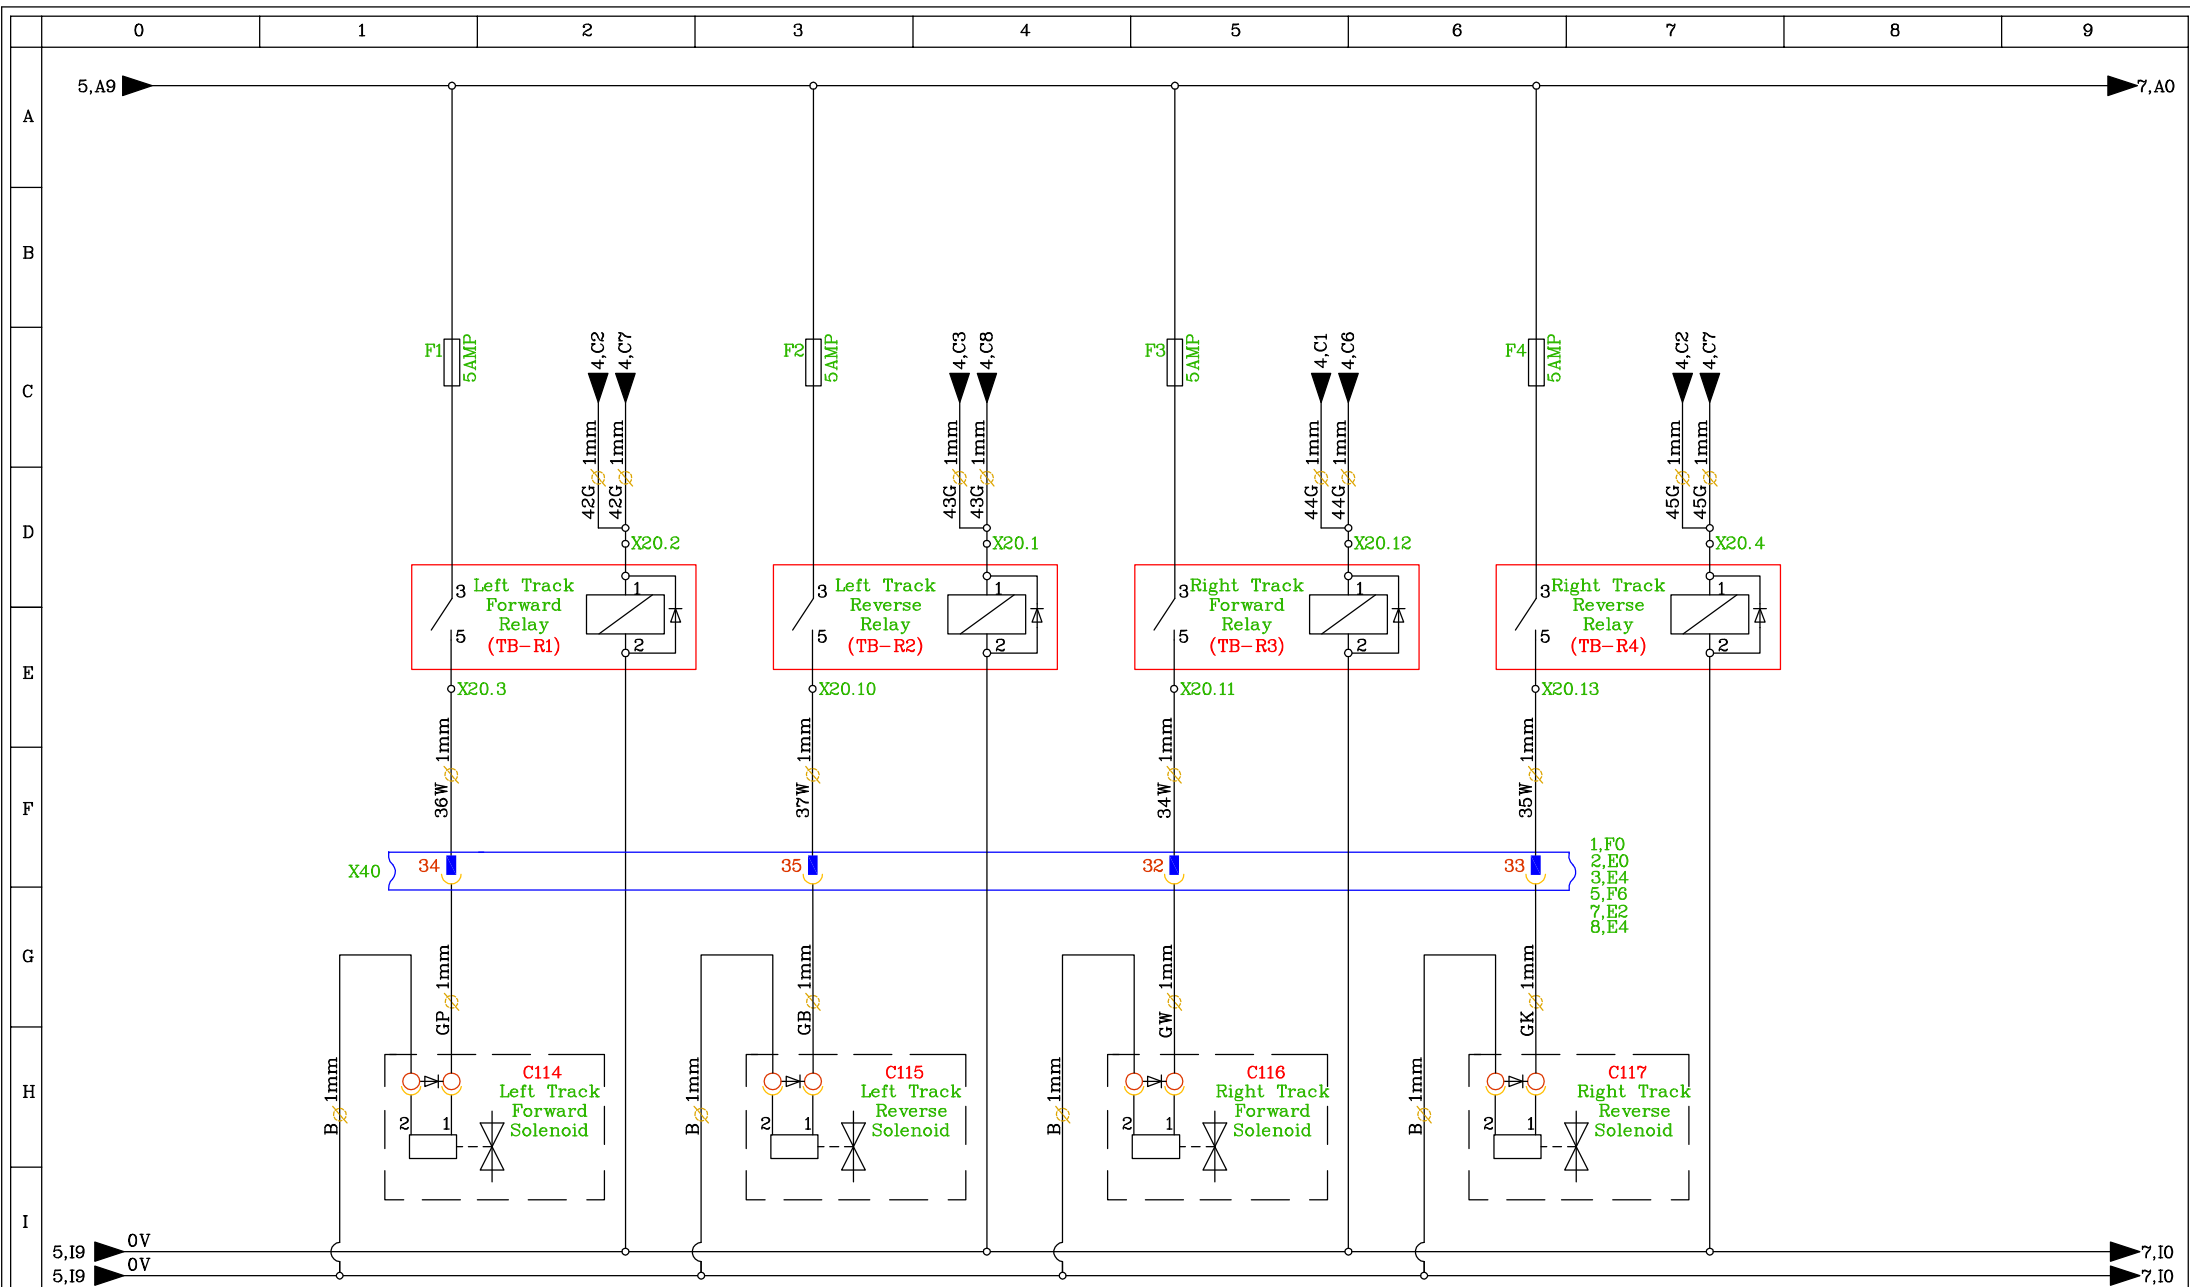

ECN No;	Date of Change;	Drawing Modified By;	Drawing Created By;	Date Created;
2014.0211	19-09-14	JPG	JPG	19-05-14
			Drawing Reviewed By;	

Machine Title:  
 Tesab 8542TBF With CAT C4.4 97KW Engine

Main Assembly Part No:  
**35.01.1025**

ECN No;	Date of Change;	Drawing Modified By;	Drawing Created By;	Date Created;	Machine Title:	©JMG SYSTEMS Ltd 2014	Issue No:
2014.0211	19-09-14	JPG	JPG	19-05-14	Tesab 8542TBF With CAT C4.4 97KW Engine		2
			Drawing Reviewed By;		Main Assembly Part No:	Comments:	Page No:
					35.01.1025	Wiring Schematic	5 of 10
					Subassembly Part No:		
					N/A		

**JMG SYSTEMS**  
 »total control  
 68A Derry Road, Omagh,  
 Co,Tyrone, N.Ireland,  
 BT 78 5ED  
 Tel:(028) 82 244 131

ECN No;	Date of Change;	Drawing Modified By;	Drawing Created By;	Date Created;	Machine Title:	©JMG SYSTEMS Ltd 2014	Issue No:	
2014.0211	19-09-14	JPG	JPG	19-05-14	Tesab 8542TBF With CAT C4.4 97KW Engine	Comments:	2	
			Drawing Reviewed By;		Main Assembly Part No: <b>35.01.1025</b>	Wiring Schematic	Page No: 6 of 10	
					Subassembly Part No: N/A			68A Derry Road, Omagh, Co,Tyrone, N.Ireland, BT 78 5ED Tel:(028) 82 244 131