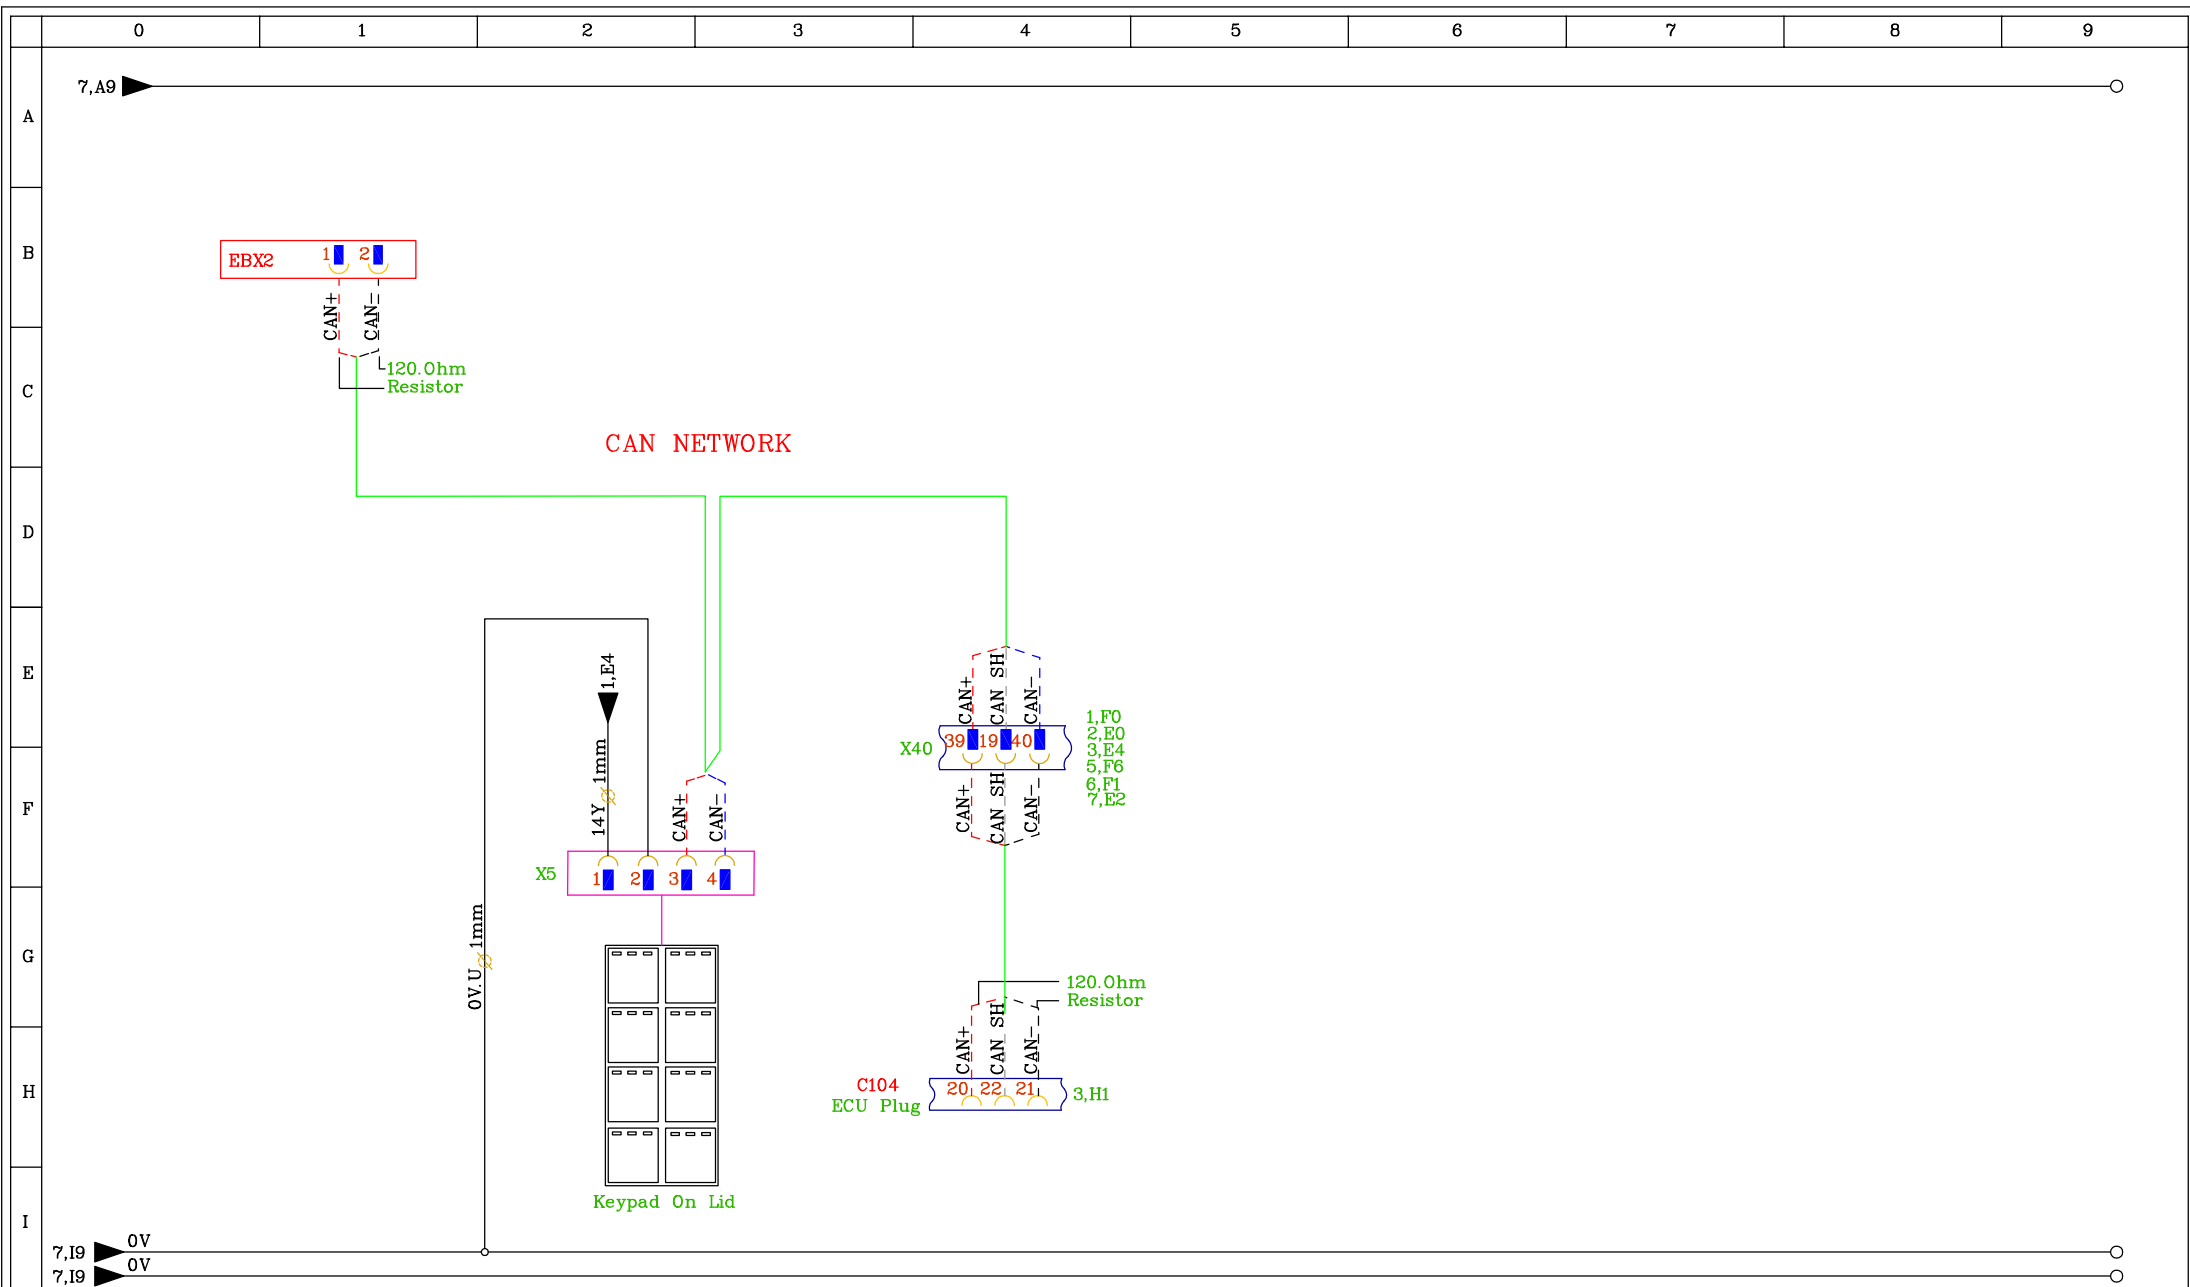

ECN No;	Date of Change;	Drawing Modified By;	Drawing Created By;	Date Created;
2014.0211	19-09-14	JPG	JPG	19-05-14
			Drawing Reviewed By;	

Machine Title:  
 Tesab 8542TBF With CAT C4.4 97KW Engine

Main Assembly Part No:  
**35.01.1025**

Subassembly Part No:  
 N/A

©JMG SYSTEMS Ltd 2014

Comments:  
 Wiring Schematic

Issue No:  
 2

Page No:  
 7 of 10

**JMG**  
 SYSTEMS  
 »total control

68A Derry Road, Omagh,  
 Co,Tyrone, N.Ireland,  
 BT 78 5ED  
 Tel:(028) 82 244 131

ECN No;	Date of Change;	Drawing Modified By;	Drawing Created By;	Date Created;	Machine Title:	©JMG SYSTEMS Ltd 2014	Issue No:	
2014.0211	19-09-14	JPG	JPG	19-05-14	Tesab 8542TBF With CAT C4.4 97KW Engine	Comments:	2	
			Drawing Reviewed By;			Wiring Schematic	Page No:	
							8 of 10	
					Main Assembly Part No:		68A Derry Road, Omagh, Co,Tyrone, N.Ireland, BT 78 5ED Tel:(028) 82 244 131	
					Subassembly Part No:			
					N/A			

Remote/Doglead  
Selector  
Switch  
Mounted On  
Panel Side

ECN No;	Date of Change;	Drawing Modified By;	Drawing Created By;	Date Created;	Machine Title:	©JMG SYSTEMS Ltd 2014	Issue No:	
2014.0211	19-09-14	JPG	JPG	19-05-14	Tesab 8542TBF With CAT C4.4 97KW Engine		2	
					Main Assembly Part No:	Comments:	Page No:	
					35.01.1025	Wiring Schematic	9 of 10	
					Drawing Reviewed By:			
					Subassembly Part No:			
					N/A			