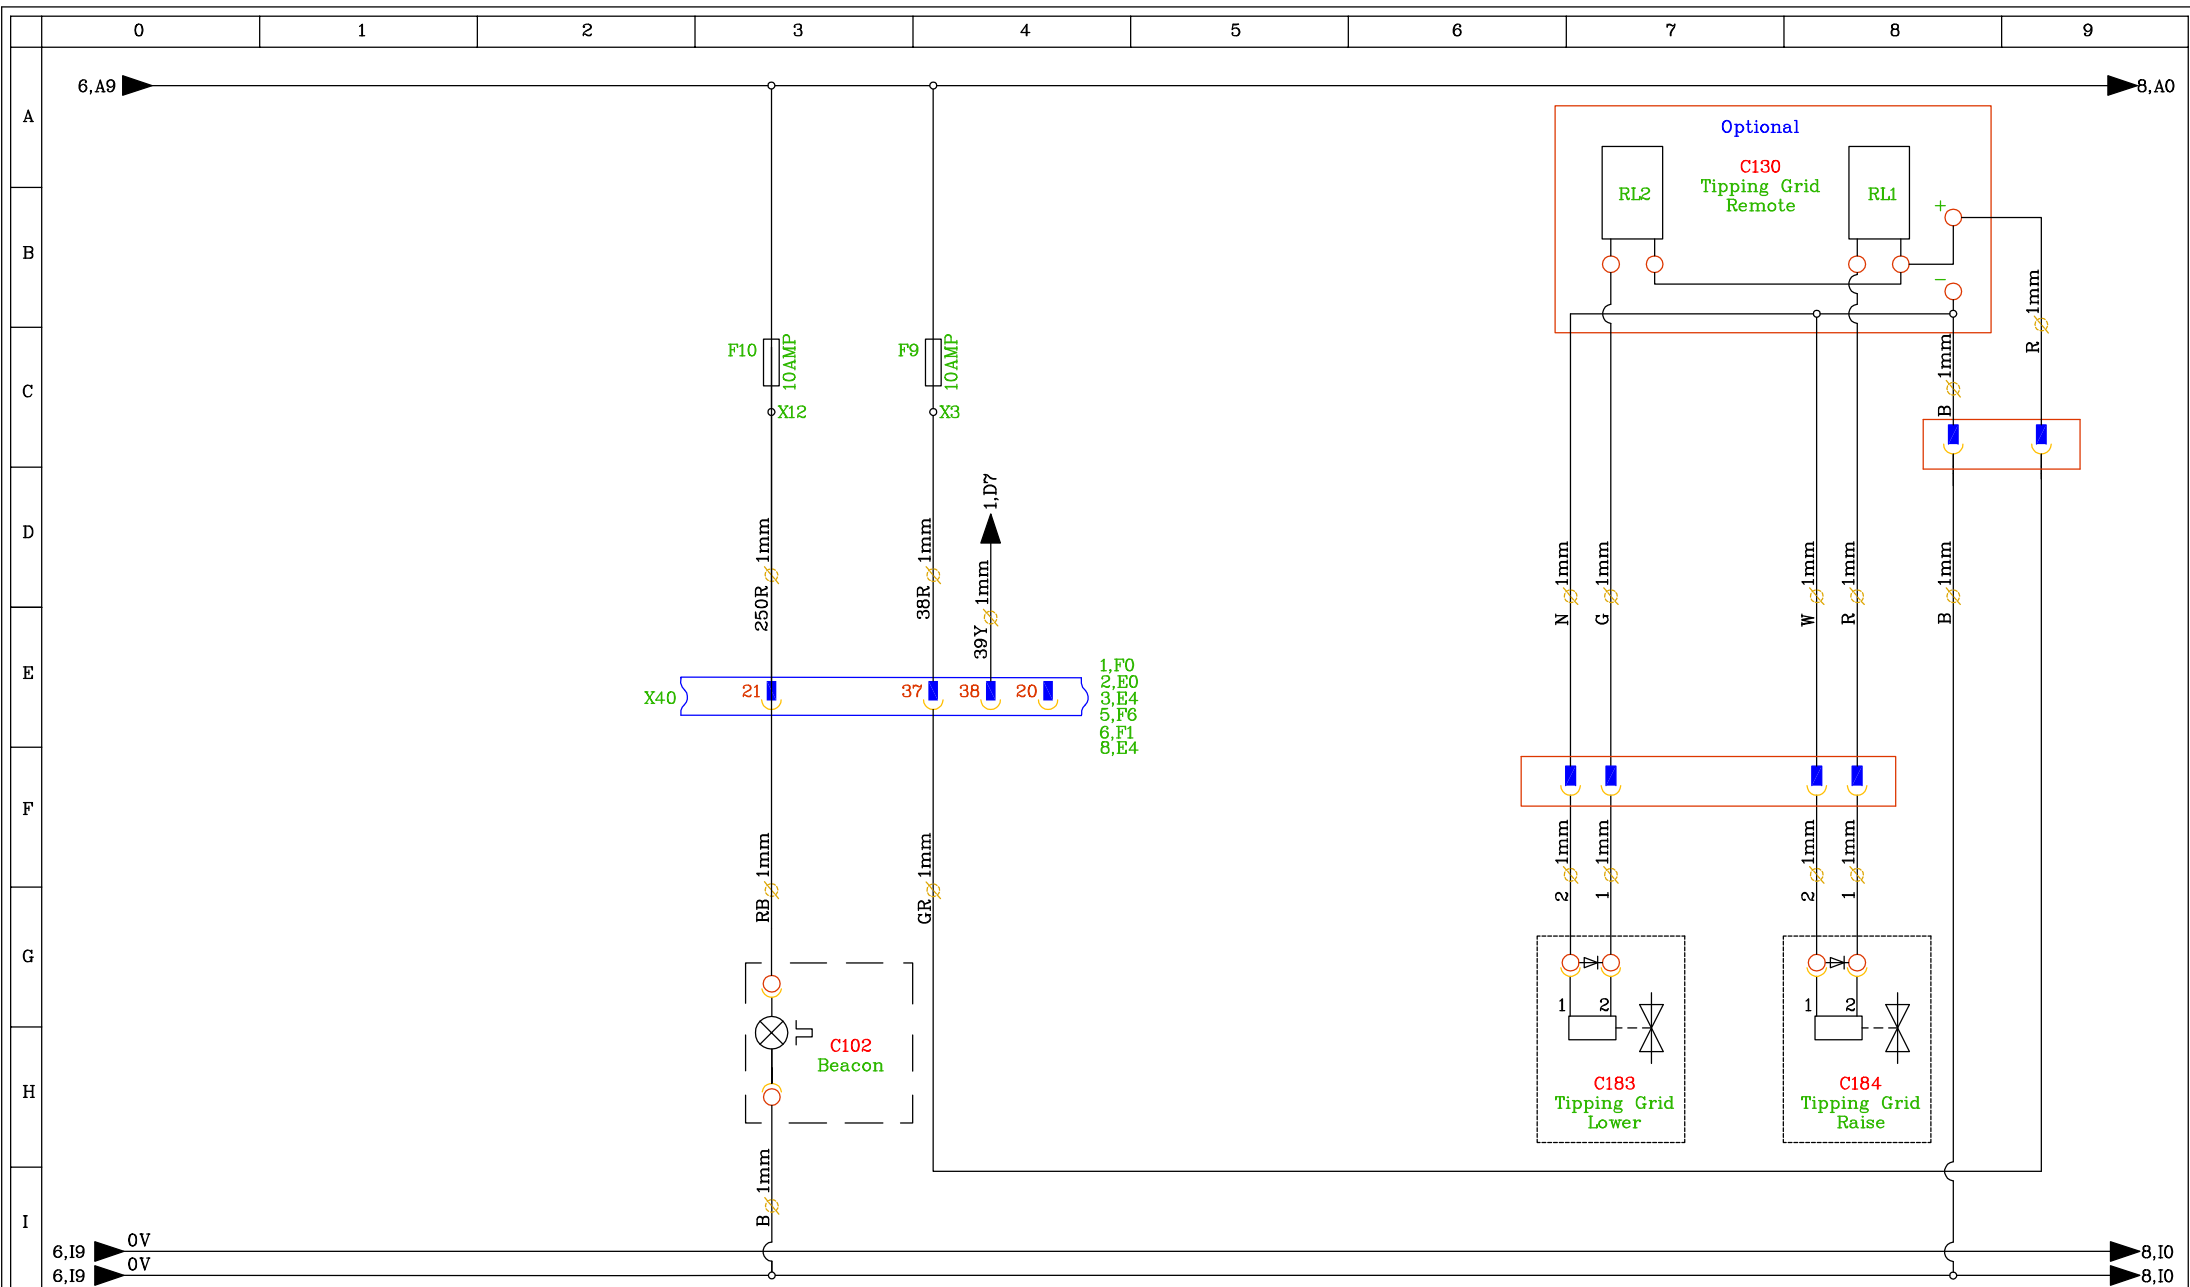

ECN No;	Date of Change;	Drawing Modified By;	Drawing Created By;	Date Created;
2014.0211	19-09-14	JPG	JPG	19-05-14
			Drawing Reviewed By;	

Machine Title:  
 Tesab 8542TBF With CAT C4.4 97KW Engine

Main Assembly Part No:  
**35.01.1025**

ECN No;	Date of Change;	Drawing Modified By;	Drawing Created By;	Date Created;	Machine Title:	©JMG SYSTEMS Ltd 2014	Issue No:
2014.0211	19-09-14	JPG	JPG	19-05-14	Tesab 8542TBF With CAT C4.4 97KW Engine		2
			Drawing Reviewed By;		Main Assembly Part No:	Comments:	Page No:
					35.01.1025	Wiring Schematic	5 of 10
					Subassembly Part No:		
					N/A		