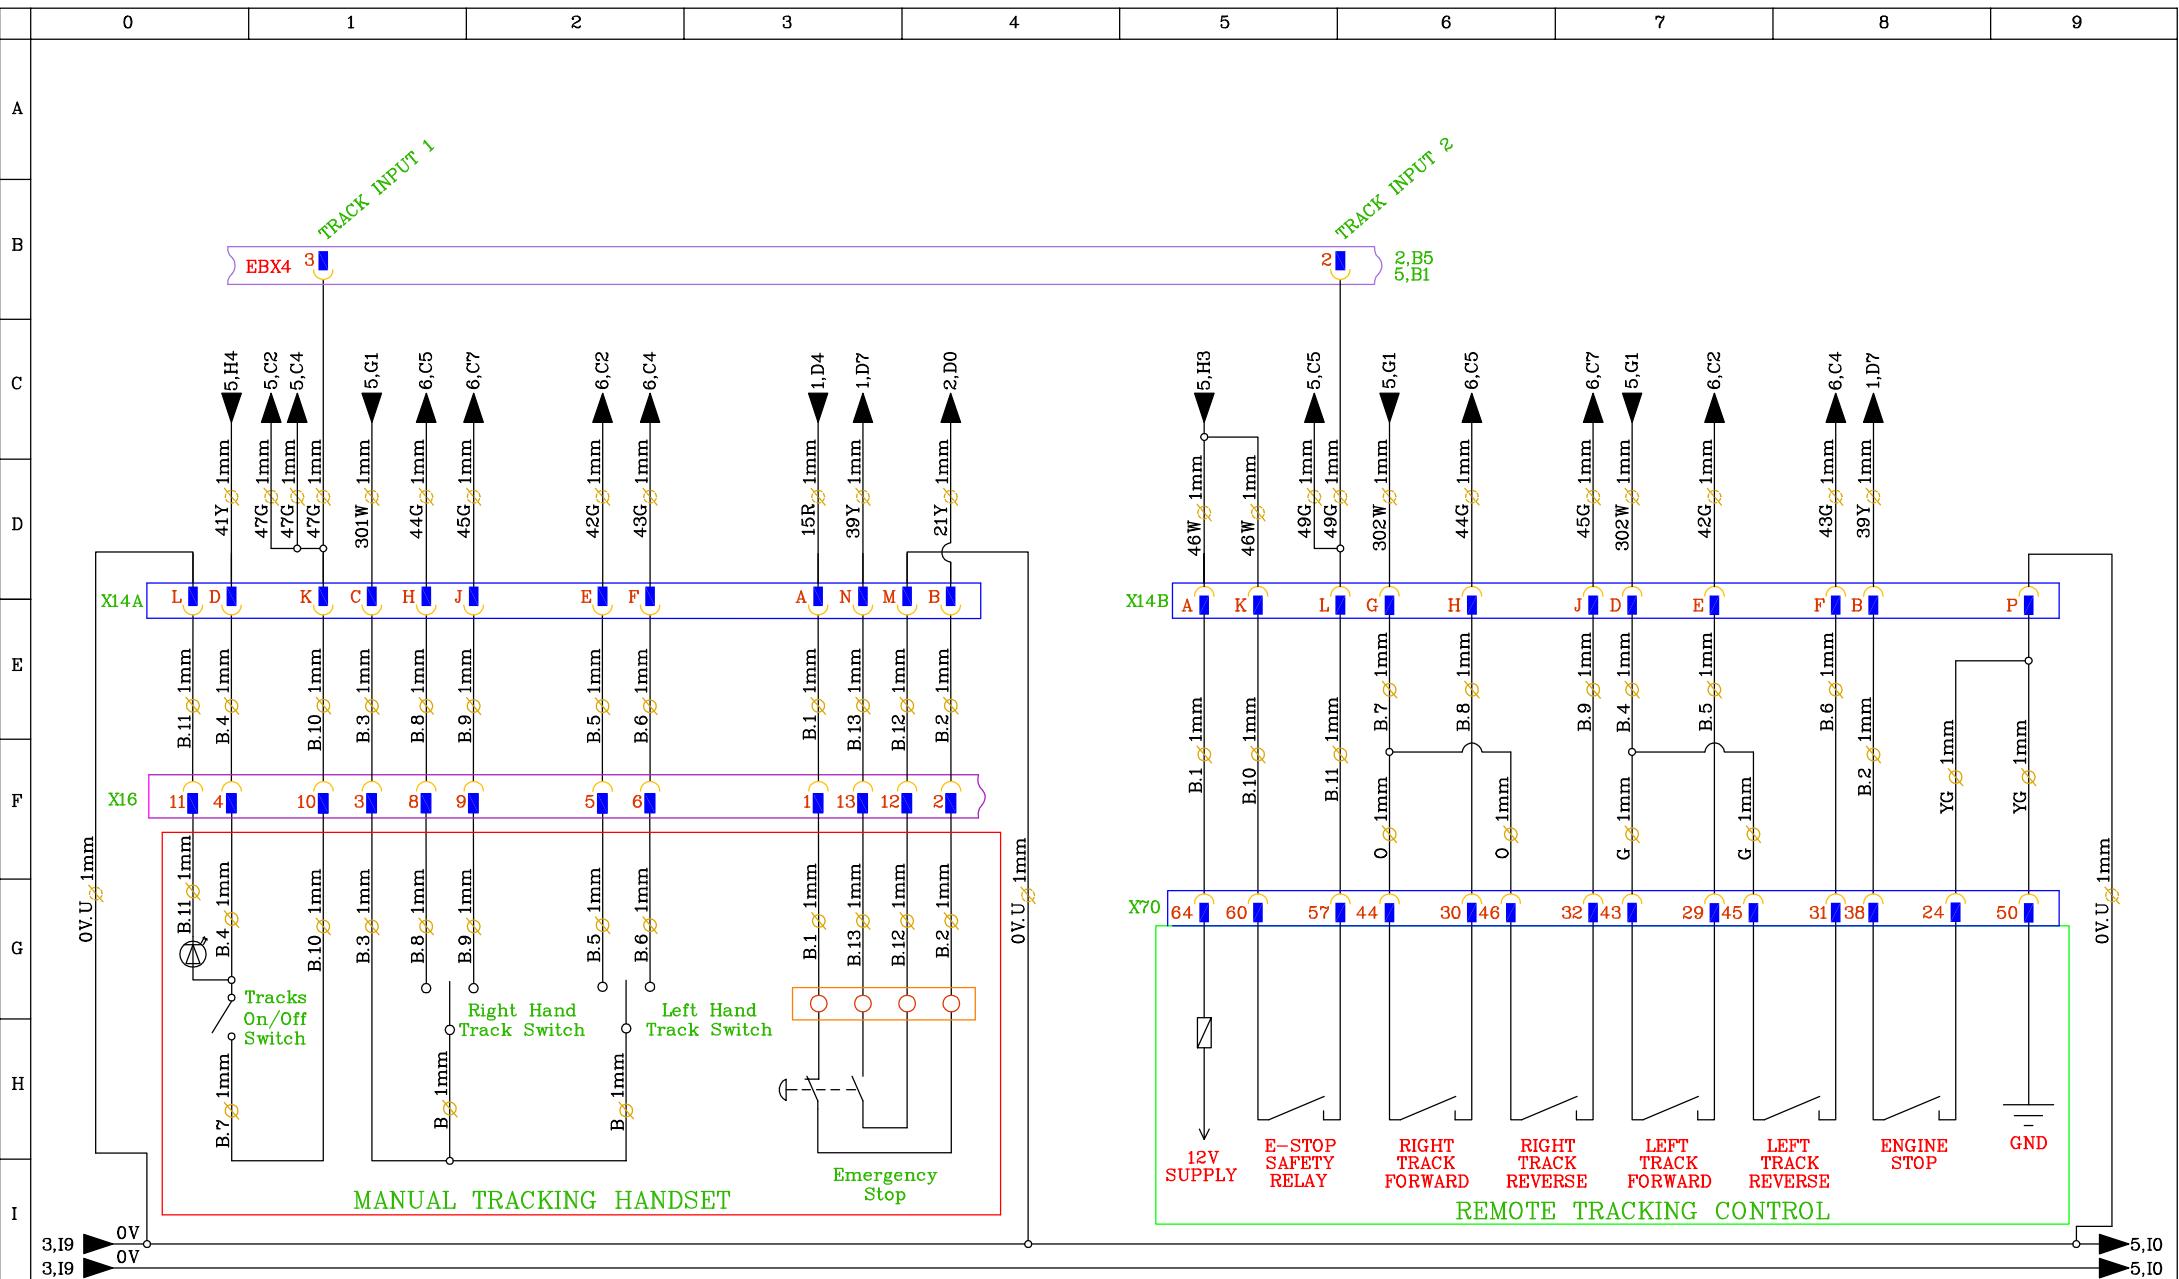

ECN No;	Date of Change;	Drawing Modified By;	Drawing Created By;	Date Created;
2014.0211	19-09-14	JPG	JPG	19-05-14
			Drawing Reviewed By;	

Machine Title:  
 Tesab 8542TBF With CAT C4.4 97KW Engine

Main Assembly Part No:  
**35.01.1025**

Subassembly Part No:  
 N/A

©JMG SYSTEMS Ltd 2014

Comments:  
 Wiring Schematic

Issue No:  
 2

Page No:  
 2 of 10

**JMG**  
 SYSTEMS  
 »total control

68A Derry Road, Omagh,  
 Co,Tyrone, N.Ireland,  
 BT 78 5ED  
 Tel:(028) 82 244 131