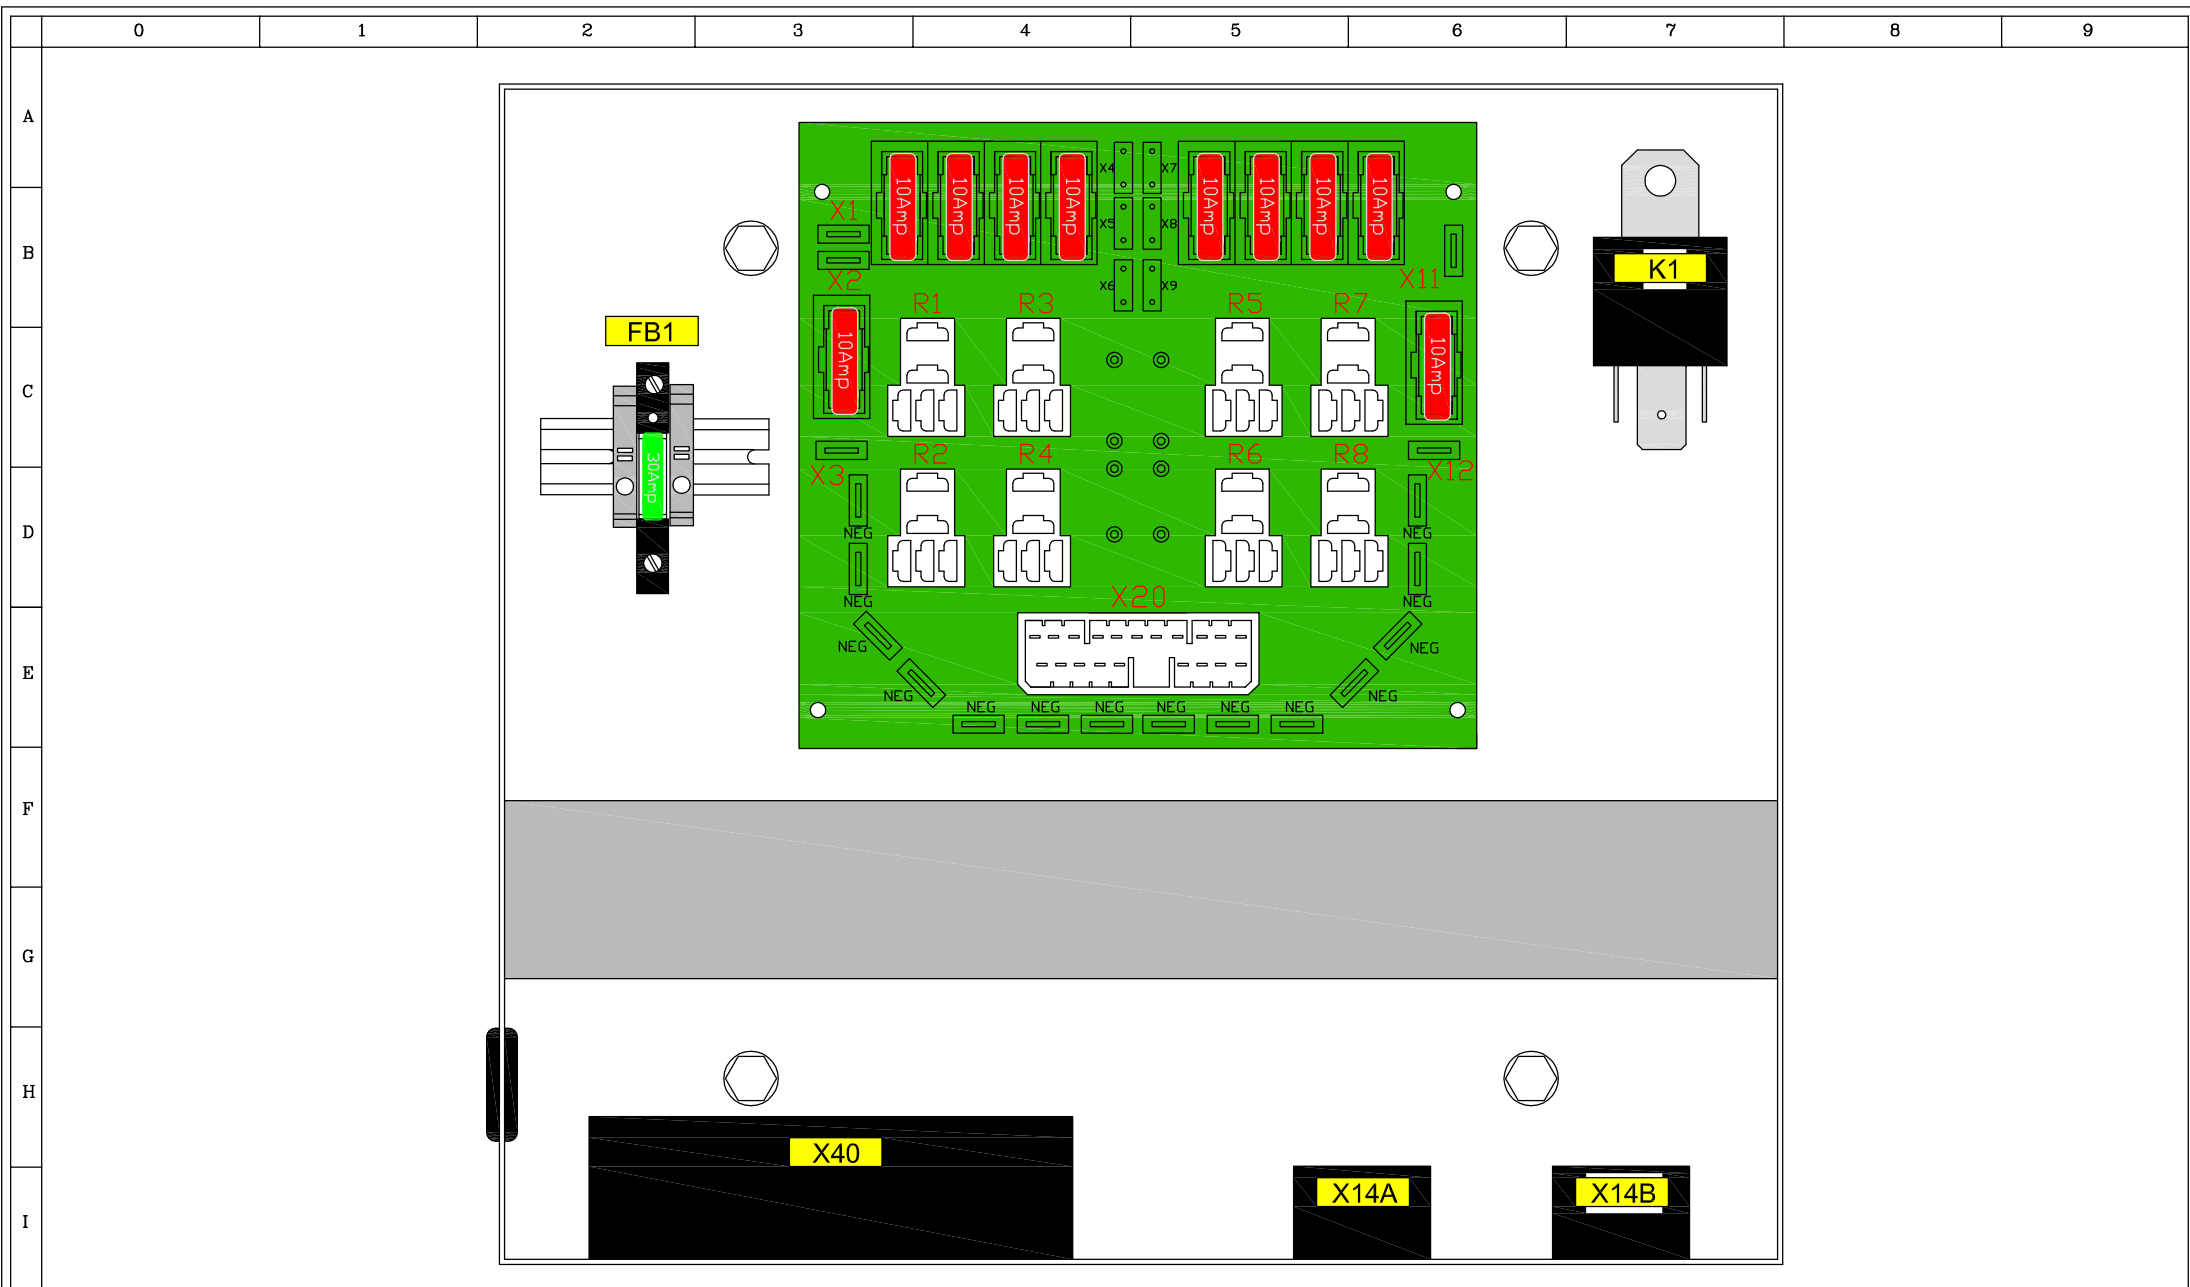

ECN No;	Date of Change;	Drawing Modified By;	Drawing Created By;	Date Created;	Machine Title:	©JMG SYSTEMS Ltd 2014	Issue No:	 68A Derry Road, Omagh, Co,Tyrone, N.Ireland, BT 78 5ED Tel:(028) 82 244 131
2014.0211	19-09-14	JPG	JPG	19-05-14	Tesab 8542TBF With CAT C4.4 97KW Engine	Comments:	2	
			Drawing Reviewed By;			Wiring Schematic	Page No:	
							10 of 10	
					Main Assembly Part No: 35.01.1025 Subassembly Part No: N/A