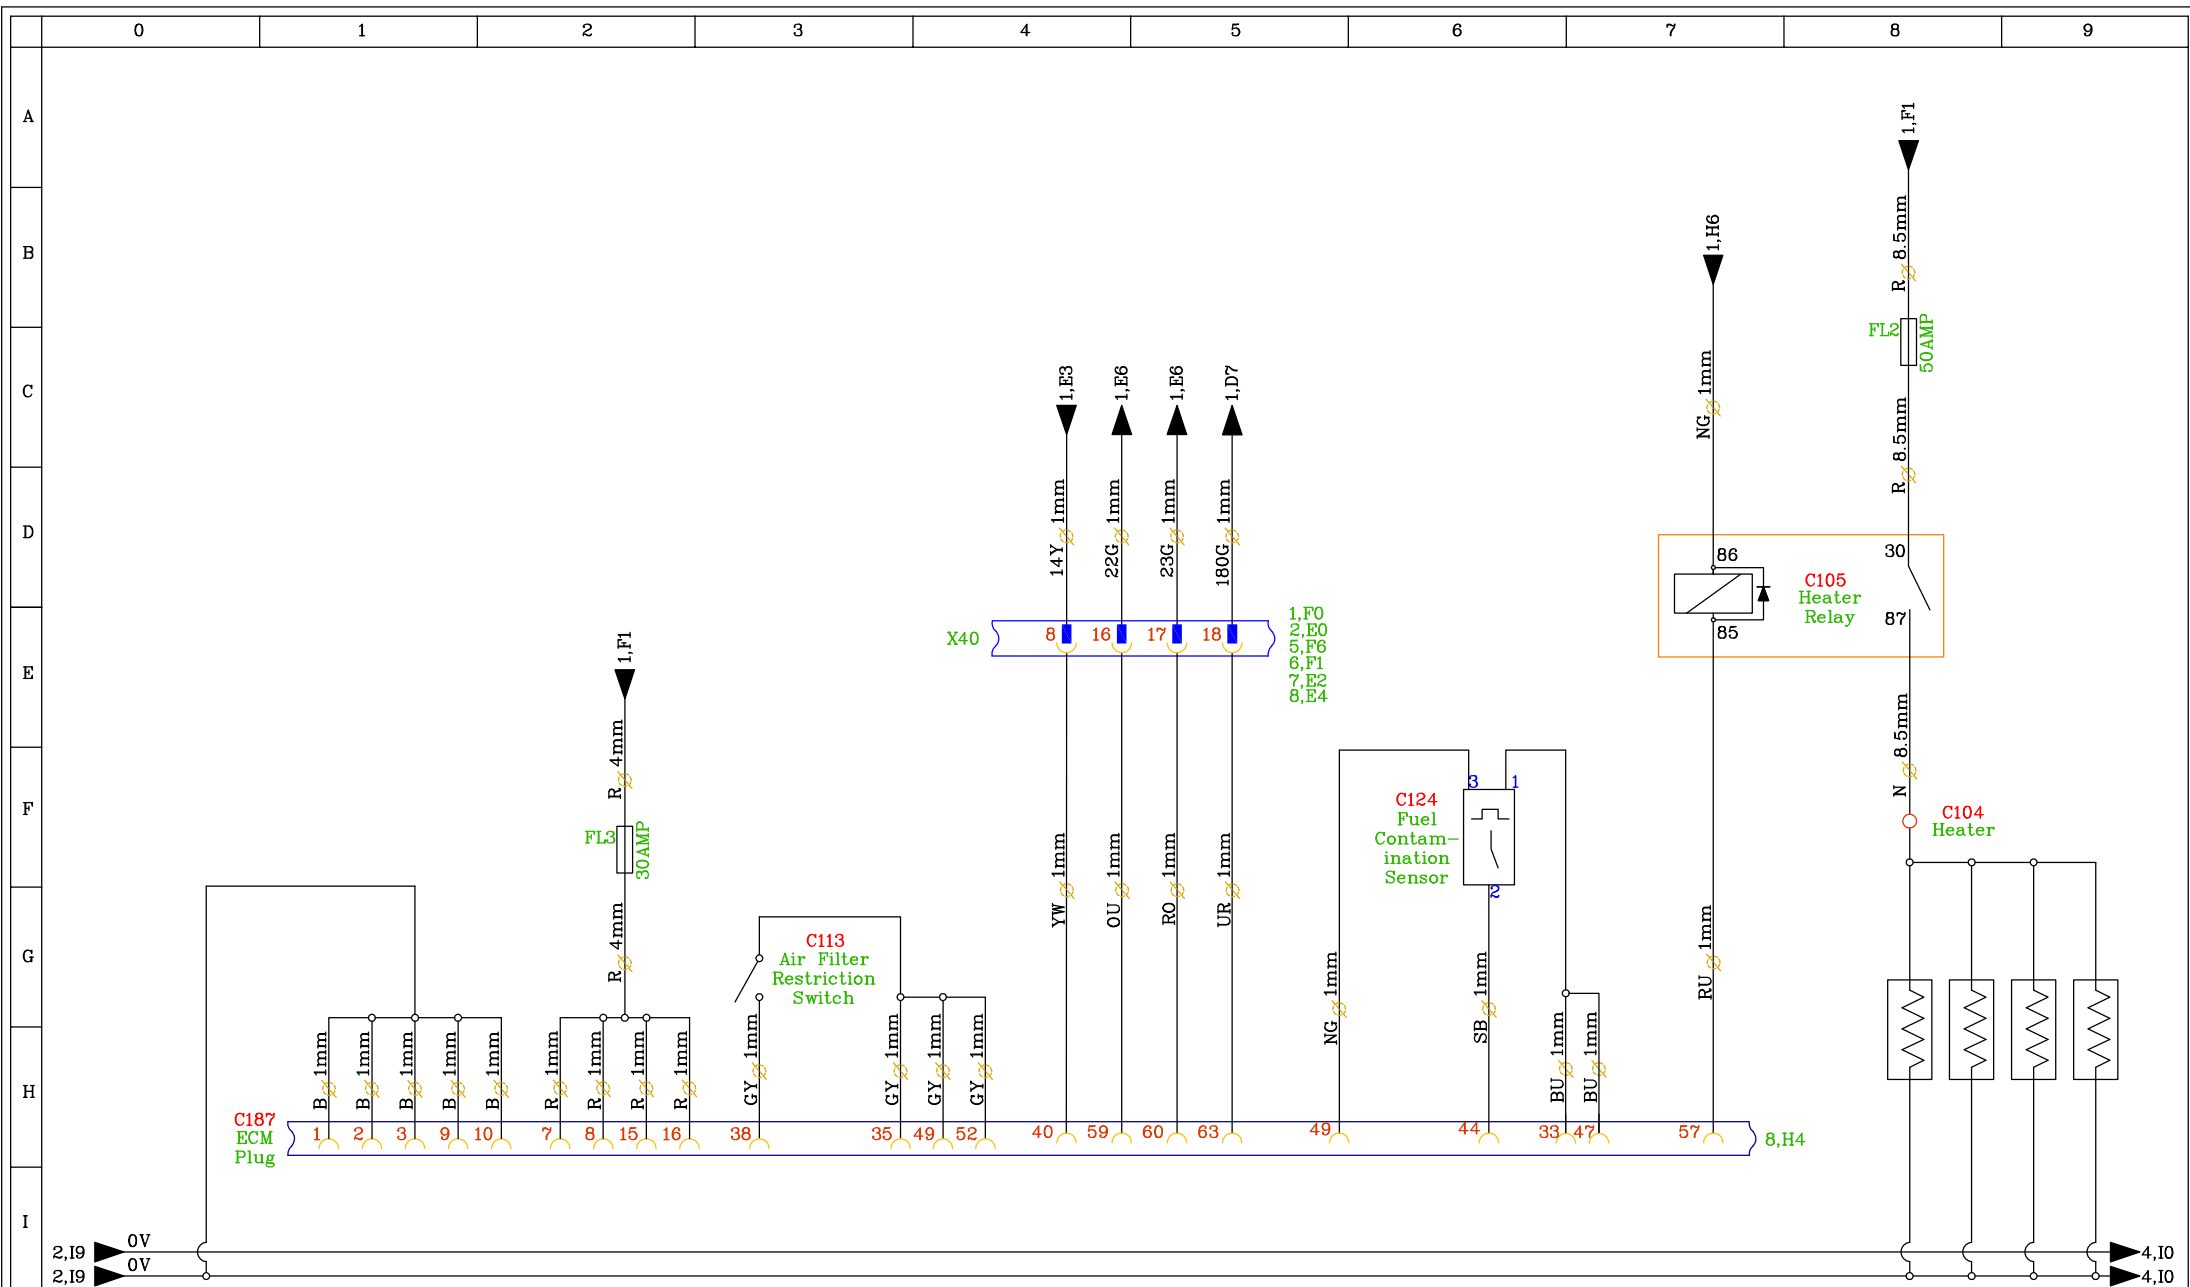

ECN No;	Date of Change;	Drawing Modified By;	Drawing Created By;	Date Created;
2014.0211	19-09-14	JPG	JPG	19-05-14
			Drawing Reviewed By;	

Machine Title:  
 Tesab 8542TBF With CAT C4.4 97KW Engine

Main Assembly Part No:  
**35.01.1025**

Subassembly Part No:  
 N/A

©JMG SYSTEMS Ltd 2014

Comments:  
 Wiring Schematic

Issue No:  
 2

Page No:  
 2 of 10

**JMG**  
 SYSTEMS  
 »total control

68A Derry Road, Omagh,  
 Co,Tyrone, N.Ireland,  
 BT 78 5ED  
 Tel:(028) 82 244 131